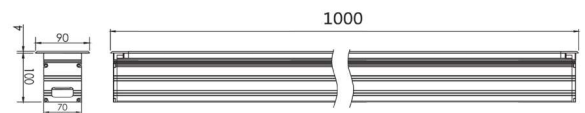

L=1000mm
Cutout W=70mm
With trim W=90mm
H=100mm

Frame

Aluminum

Color Tempertaure

5700K

Power

21W

Total Luminous Flux

Buried

Beam angle

5, 12.5, 20, 30, 45, 60,
15X30, 10X60 Degree

Optics

Tempered glass

Dimming

NON-Dimmable

Operating Voltage

220-240 VAC

Standard Lifetime

L70 minimum at 50,000
burning hours

Dimension diagram

Cut Size: L992*W70*H100mm

Remarks:-

Address: Plot #7 Saroorpur-Nangla Industrial Area, Ballabgarh-Sohna Road, Faridabad-121005